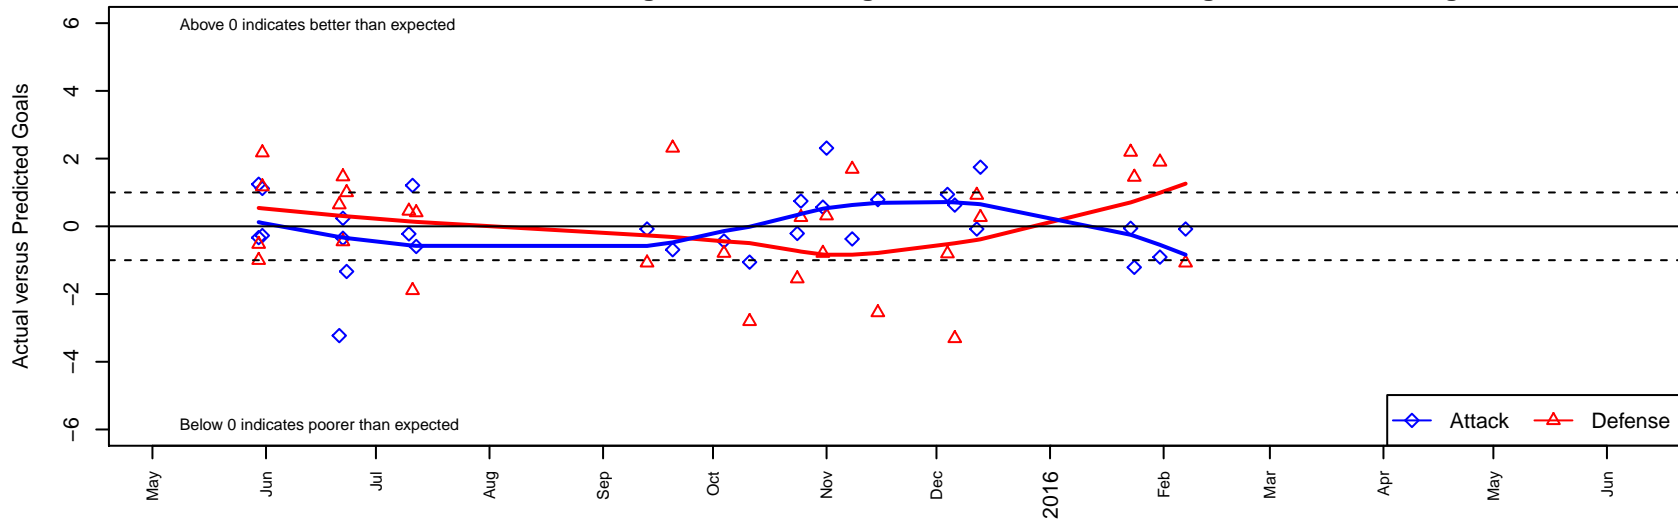

Kitsap Alliance FC Red B98

Kitsap Alliance FC
 Silverdale, WA
 B98 total strength=1769
 attack=43.62 defense=18.88
 fall league = RCL B98 Div 1
 notes= was Westsound Red; Krug 2015

alt names used:
 KITSAP ALLIANCE FC WESTSOUND 98 KRU
 Kitsap Alliance FC Westsound 98 Krug
 WESTSOUND FC BU98
 KAFC Krug 98
 Kitsap Alliance FC Westsound 98 Krug

Venues played:
 2014 Showcase of Champions Blue U16
 2015 US Club Regionals Super U16
 2015 Nike Crossfire Challenge Super Group U'
 2015 RCL B98 Div 1
 2015 WYS Championship B98

Kitsap Alliance FC Red B98
 Dots are actual minus expected GF (blue circles) and GA (red triangles).
 Blue line is smoothed change in attack strength. Red is smoothed change in defense strength.

**attack and defense variance (black dot)
relative to other teams
and top 10 in region**

**attack and defense rating
relative to others at age
and all opponents in last 13 months**

Performance relative to 13 month average