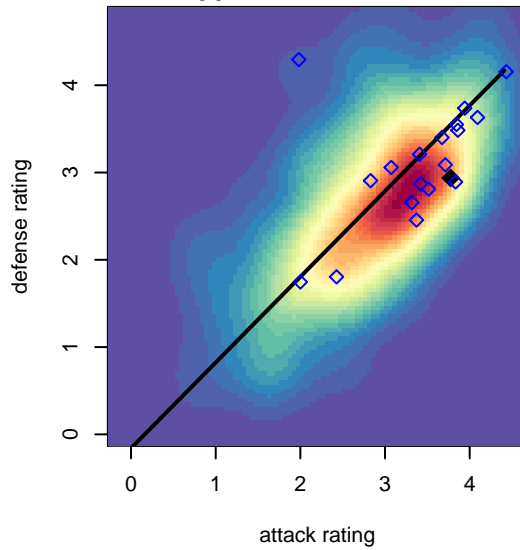

Kitsap Alliance FC Red B98

Kitsap Alliance FC
 Silverdale, WA
 B98 total strength=1769
 attack=43.62 defense=18.88
 fall league = RCL B98 Div 1
 notes= was Westsound Red; Krug 2015

alt names used:
 KITSAP ALLIANCE FC WESTSOUND 98 KRU
 Kitsap Alliance FC Westsound 98 Krug
 WESTSOUND FC BU98
 KAFC Krug 98
 Kitsap Alliance FC Westsound 98 Krug

Venues played:
 2014 Showcase of Champions Blue U16
 2015 US Club Regionals Super U16
 2015 Nike Crossfire Challenge Super Group U'
 2015 RCL B98 Div 1
 2015 WYS Championship B98

Kitsap Alliance FC Red B98
 Dots are actual minus expected GF (blue circles) and GA (red triangles).
 Blue line is smoothed change in attack strength. Red is smoothed change in defense strength.

**attack and defense variance (black dot)
relative to other teams
and top 10 in region**

**attack and defense rating
relative to others at age
and all opponents in last 13 months**

Performance relative to 13 month average