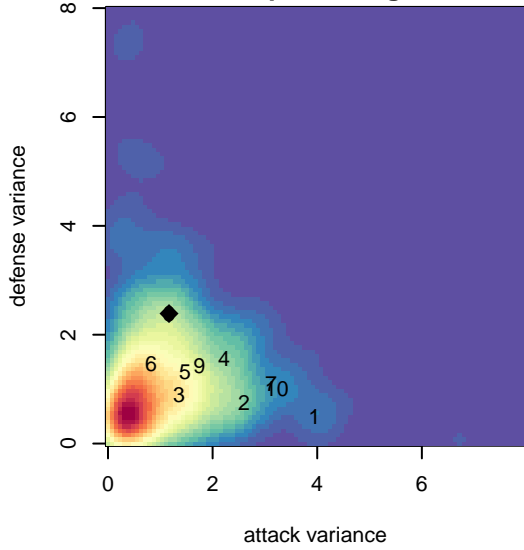

Kitsap Alliance FC Red B98

Kitsap Alliance FC
 Silverdale, WA
 B98 total strength=1769
 attack=43.62 defense=18.88
 fall league = RCL B98 Div 1
 notes= was Westsound Red; Krug 2015

alt names used:
 KITSAP ALLIANCE FC WESTSOUND 98 KRU
 Kitsap Alliance FC Westsound 98 Krug
 WESTSOUND FC BU98
 KAFC Krug 98
 Kitsap Alliance FC Westsound 98 Krug

Venues played:
 2014 Showcase of Champions Blue U16
 2015 US Club Regionals Super U16
 2015 Nike Crossfire Challenge Super Group U'
 2015 RCL B98 Div 1
 2015 WYS Championship B98

Kitsap Alliance FC Red B98
 Dots are actual minus expected GF (blue circles) and GA (red triangles).
 Blue line is smoothed change in attack strength. Red is smoothed change in defense strength.

**attack and defense variance (black dot)
relative to other teams
and top 10 in region**

**attack and defense rating
relative to others at age
and all opponents in last 13 months**

Performance relative to 13 month average