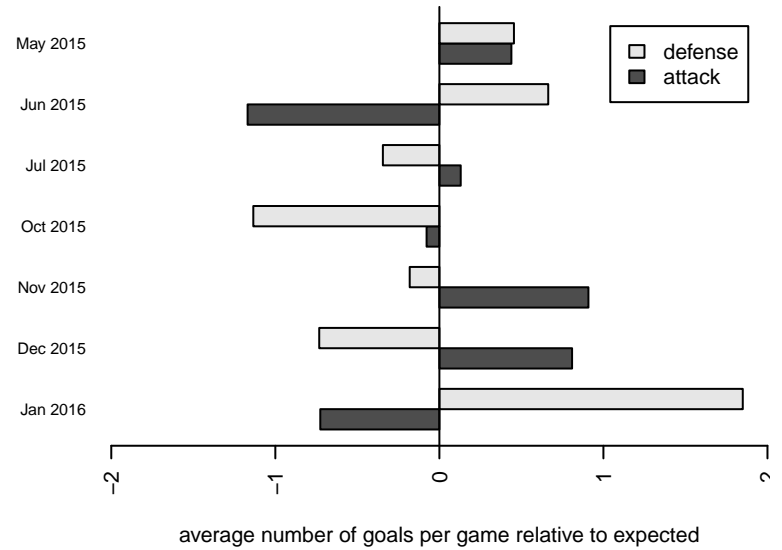

Performance relative to 13 month average