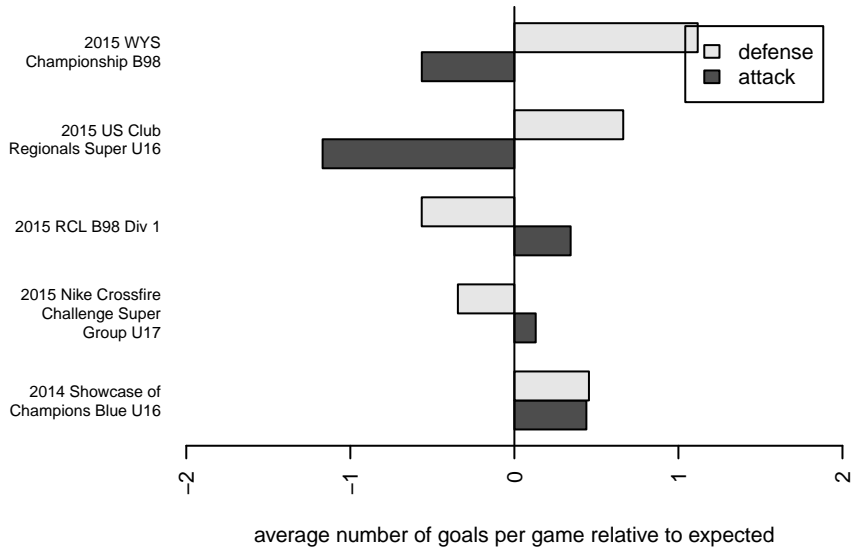

Kitsap Alliance FC Red B98

Kitsap Alliance FC
 Silverdale, WA
 B98 total strength=1769
 attack=43.62 defense=18.88
 fall league = RCL B98 Div 1
 notes= was Westsound Red; Krug 2015

alt names used:
 KITSAP ALLIANCE FC WESTSOUND 98 KRU
 Kitsap Alliance FC Westsound 98 Krug
 WESTSOUND FC BU98
 KAFC Krug 98
 Kitsap Alliance FC Westsound 98 Krug

Venues played:
 2014 Showcase of Champions Blue U16
 2015 US Club Regionals Super U16
 2015 Nike Crossfire Challenge Super Group U'
 2015 RCL B98 Div 1
 2015 WYS Championship B98

Kitsap Alliance FC Red B98
 Dots are actual minus expected GF (blue circles) and GA (red triangles).
 Blue line is smoothed change in attack strength. Red is smoothed change in defense strength.

**attack and defense variance (black dot)
relative to other teams
and top 10 in region**

**attack and defense rating
relative to others at age
and all opponents in last 13 months**

Performance relative to 13 month average