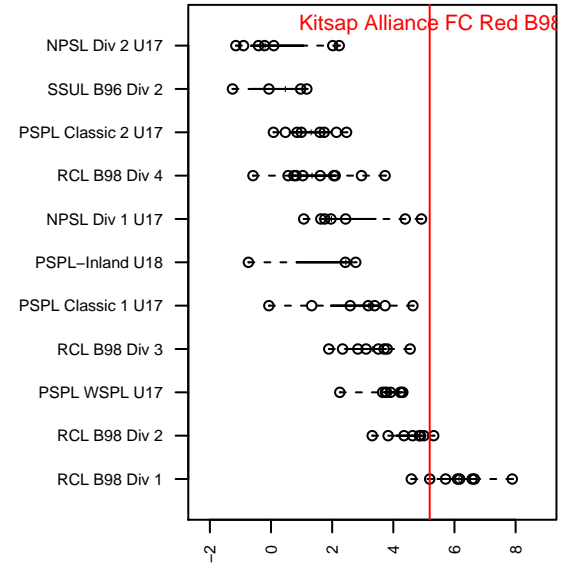

Kitsap Alliance FC Red B98

Kitsap Alliance FC
 Silverdale, WA
 B98 total strength=1769
 attack=43.62 defense=18.88
 fall league = RCL B98 Div 1
 notes= was Westsound Red; Krug 2015

alt names used:
 KITSAP ALLIANCE FC WESTSOUND 98 KRU
 Kitsap Alliance FC Westsound 98 Krug
 WESTSOUND FC BU98
 KAFC Krug 98
 Kitsap Alliance FC Westsound 98 Krug

Venues played:
 2014 Showcase of Champions Blue U16
 2015 US Club Regionals Super U16
 2015 Nike Crossfire Challenge Super Group U'
 2015 RCL B98 Div 1
 2015 WYS Championship B98

Kitsap Alliance FC Red B98
 Dots are actual minus expected GF (blue circles) and GA (red triangles).
 Blue line is smoothed change in attack strength. Red is smoothed change in defense strength.

**attack and defense variance (black dot)
relative to other teams
and top 10 in region**

**attack and defense rating
relative to others at age
and all opponents in last 13 months**

Performance relative to 13 month average